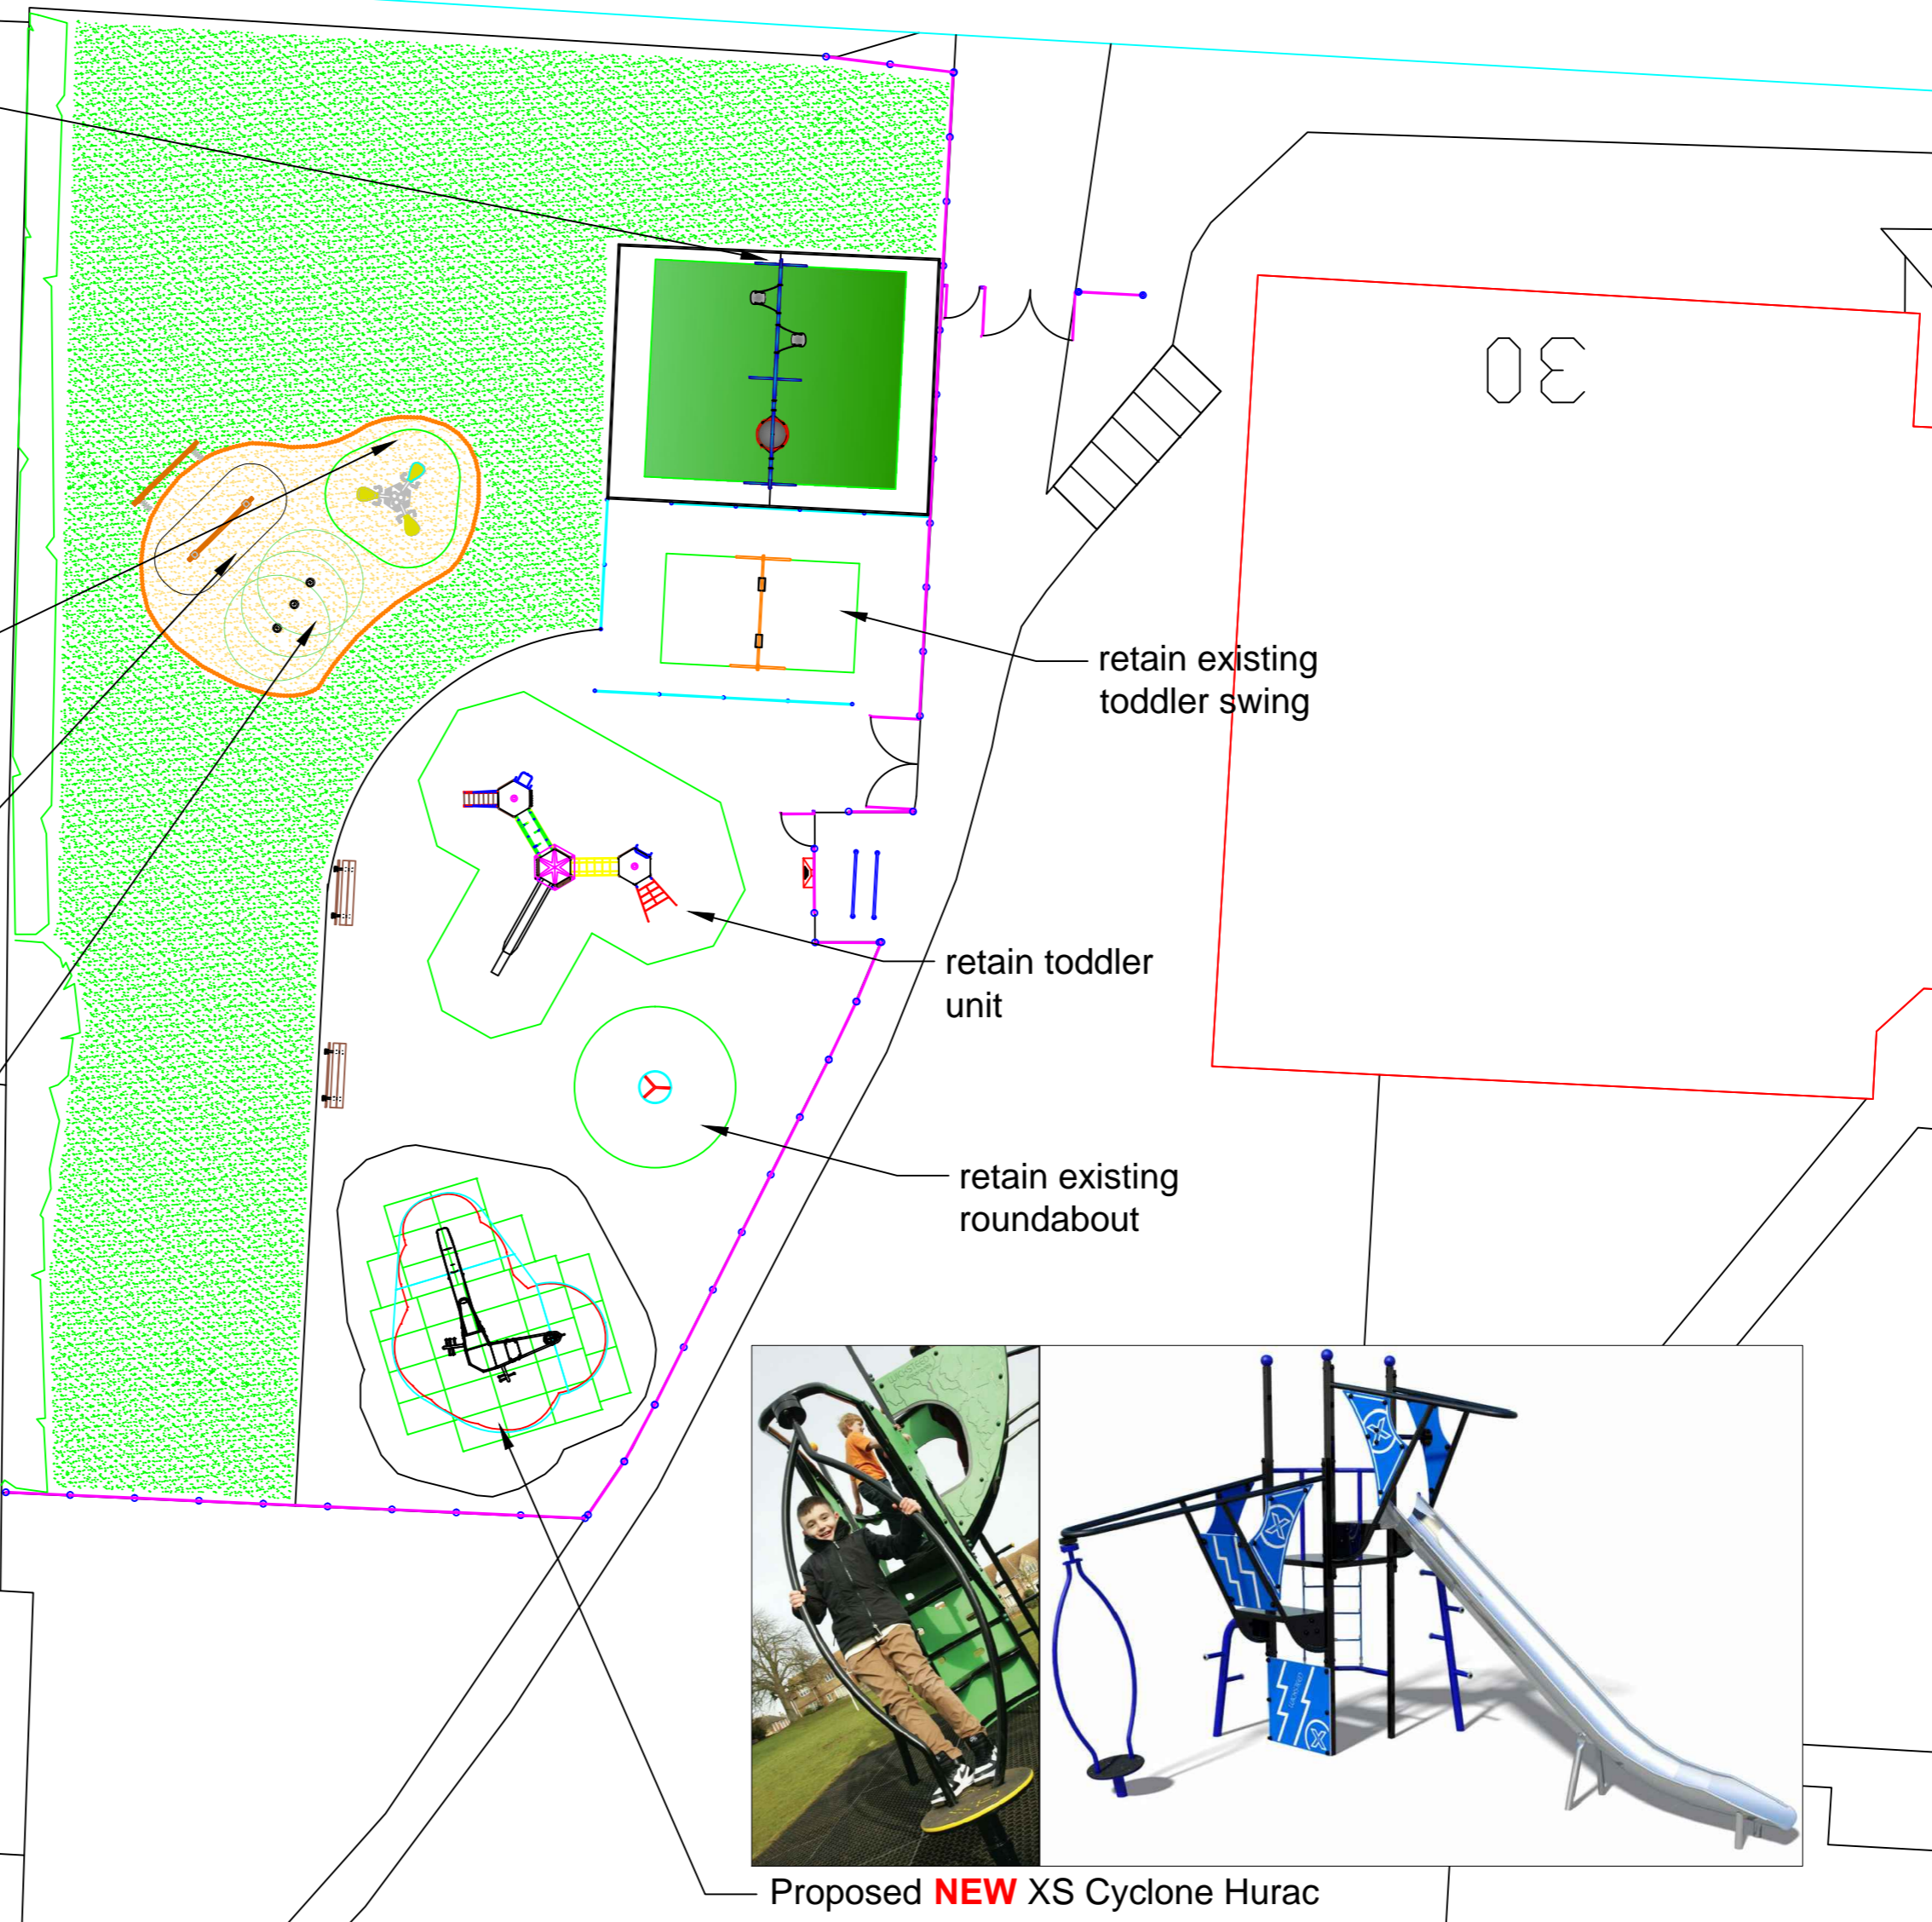

Proposed **NEW** basket swing 2 flat seats

Proposed **NEW** Springer Kompan

Proposed **NEW** Equilibra

Proposed **NEW** Pod steps

Proposed **NEW** XS Cyclone Hurac

retain existing toddler swing

retain toddler unit

retain existing roundabout

Location Plan

EDINBURGH
 THE CITY OF EDINBURGH COUNCIL
 PLACE
 PARKS, GREENSPACE and CEMETERIES
 City Chambers
 High Street
 Edinburgh
 EH1 1YJ

Title Dundas Park
 Play Area
 Design 3

Nat: Grid Ref:	Scale 1:200
Date	Drawn by J Galloway
District	Plan No: