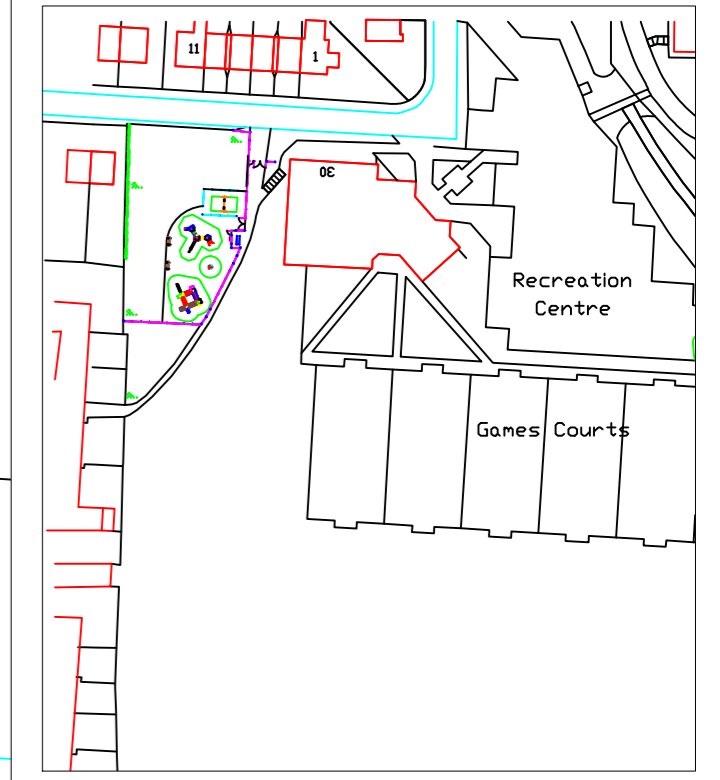

Proposed **NEW** basket swing 2 flat seats

Proposed **NEW** Springer Kompan

Proposed **NEW** Equilibra

Proposed **NEW** Pod steps

Proposed **NEW** XS Cyclone Hurac

retain existing toddler swing

retain toddler unit

retain existing roundabout

Location Plan

EDINBURGH
 THE CITY OF EDINBURGH COUNCIL
 PLACE
 PARKS, GREENSPACE and CEMETERIES
 City Chambers
 High Street
 Edinburgh
 EH1 1YJ

Title Dundas Park
 Play Area
 Design 3

Nat: Grid Ref:	Scale 1:200
Date	Drawn by J Galloway
District	Plan No: