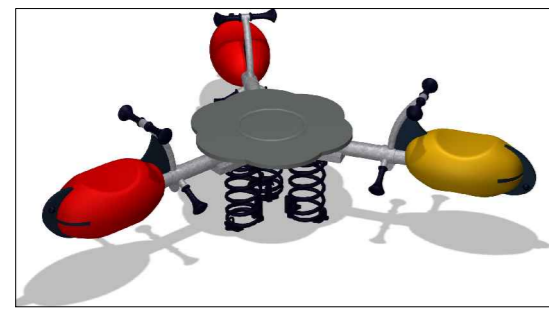

Proposed **NEW** basket swing 2 flat seats

Proposed **NEW** Springer Kompan

Proposed **NEW** Equilibra

Proposed **NEW** Pod steps

Proposed **NEW** XS Cyclone Hurac

retain existing toddler swing

retain toddler unit

retain existing roundabout

Location Plan

EDINBURGH
 THE CITY OF EDINBURGH COUNCIL
 PLACE
 PARKS, GREENSPACE and CEMETERIES
 City Chambers
 High Street
 Edinburgh
 EH1 1YJ

Title Dundas Park
 Play Area
 Design 3