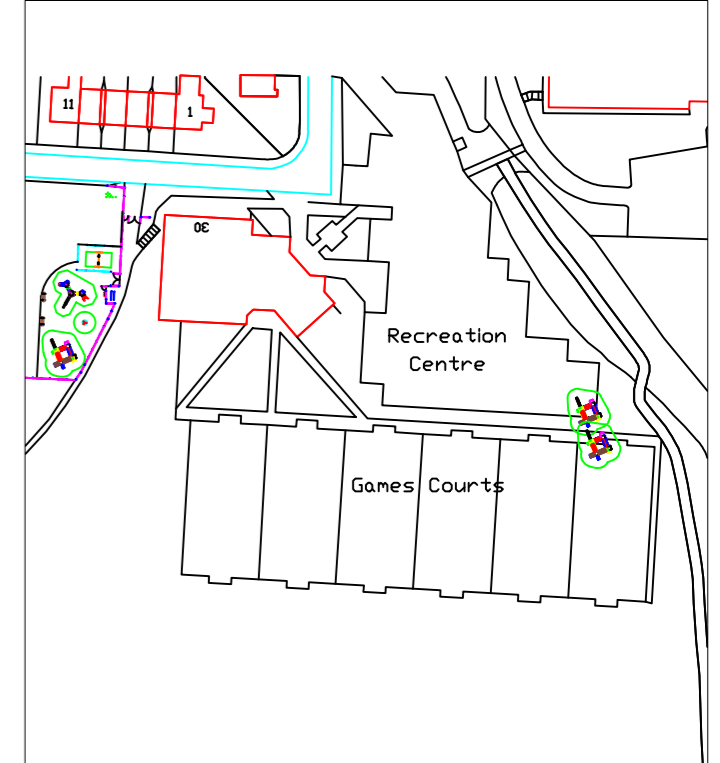

Proposed **NEW** 4 seat swing

Proposed **NEW** woodchip pit

Proposed **NEW** Breeze 3 way rocker

Proposed **NEW** bars

Proposed **NEW** Pod steps

Location Plan

Proposed **NEW** Multi Play Unit Nexus 12

EDINBURGH
 THE CITY OF EDINBURGH COUNCIL
 PLACE
 PARKS, GREENSPACE and CEMETERIES
 City Chambers
 High Street
 Edinburgh
 EH1 1YJ

Title
 Dundas Park
 Play Area
 Design 2

Nat: Grid Ref:	Scale 1:200
Date 24/05/2018	Drawn by J Galloway
District North West	Plan No: