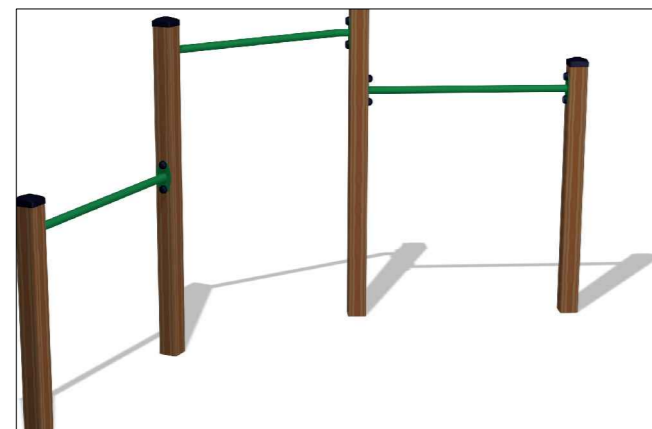

Proposed **NEW** 4 seat swing

Proposed **NEW** woodchip pit

Proposed **NEW** Breeze 3 way rocker

Proposed **NEW** bars

Proposed **NEW** Pod steps

Location Plan

Proposed **NEW** Multi Play Unit Nexus 12

EDINBURGH
 THE CITY OF EDINBURGH COUNCIL
 PLACE
 PARKS, GREENSPACE and CEMETERIES
 City Chambers
 High Street
 Edinburgh
 EH1 1YJ

Title
 Dundas Park
 Play Area
 Design 2

Nat: Grid Ref:	Scale 1:200
Date 24/05/2018	Drawn by J Galloway
District North West	Plan No: