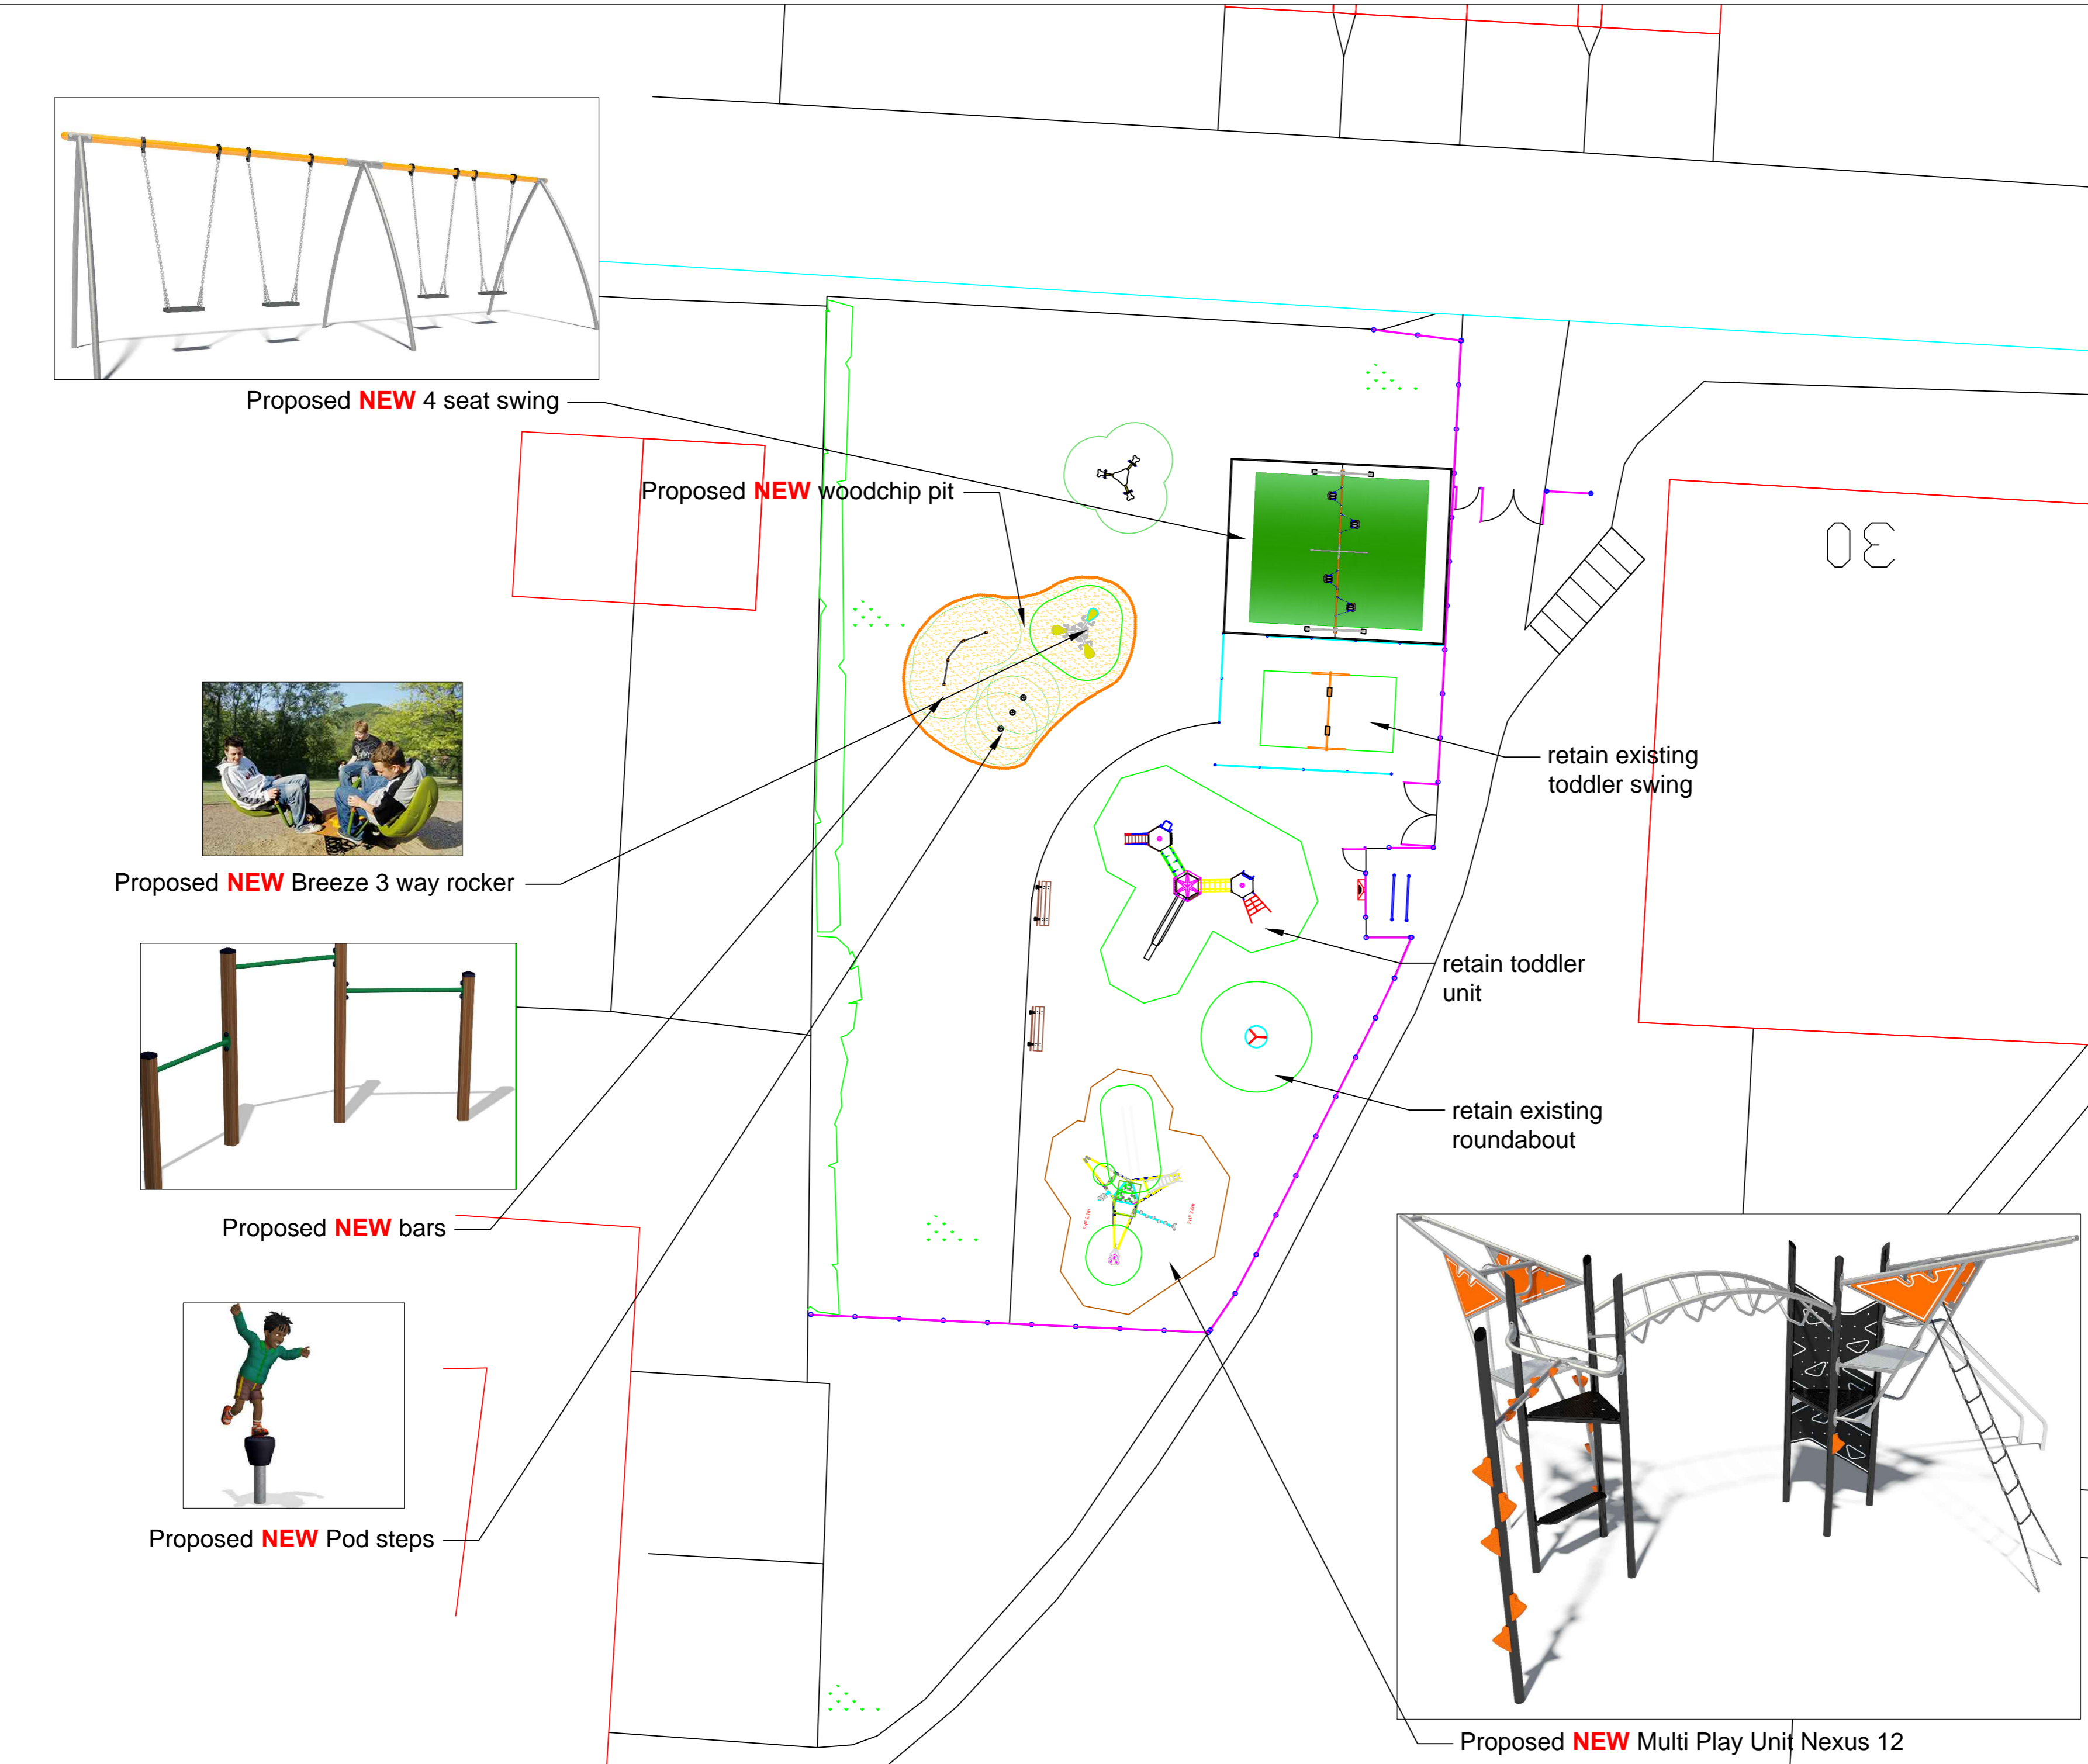

Proposed **NEW** 4 seat swing

Proposed **NEW** woodchip pit

Proposed **NEW** Breeze 3 way rocker

Proposed **NEW** bars

Proposed **NEW** Pod steps

Location Plan

Proposed **NEW** Multi Play Unit Nexus 12

EDINBURGH
 THE CITY OF EDINBURGH COUNCIL
 PLACE
 PARKS, GREENSPACE and CEMETERIES
 City Chambers
 High Street
 Edinburgh
 EH1 1YJ

Title
 Dundas Park
 Play Area
 Design 2

Nat: Grid Ref:	Scale 1:200
Date 24/05/2018	Drawn by J Galloway
District North West	Plan No: