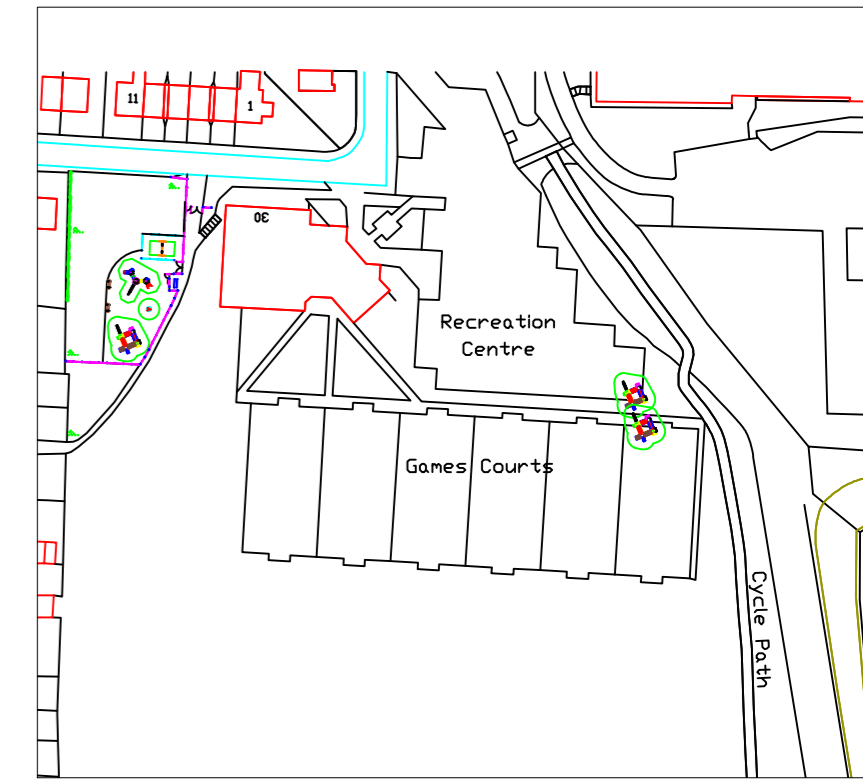

Proposed **NEW** basket swing 2 flat seats

Proposed **NEW** woodchip pit

Proposed **NEW** Springer Kompan

Proposed **NEW** bars

Proposed **NEW** Pod steps

Proposed **NEW** Multi play unit Turbo Challenge

Location Plan

EDINBURGH
 THE CITY OF EDINBURGH COUNCIL
 PLACE
 PARKS, GREENSPACE and CEMETERIES
 City Chambers
 High Street
 Edinburgh
 EH1 1YJ

Title Dundas Park
 Play Area
 Design 1

Nat: Grid Ref:	Scale 1:100
Date 12/07/2017	Drawn by Design 1
District North West	Plan No: