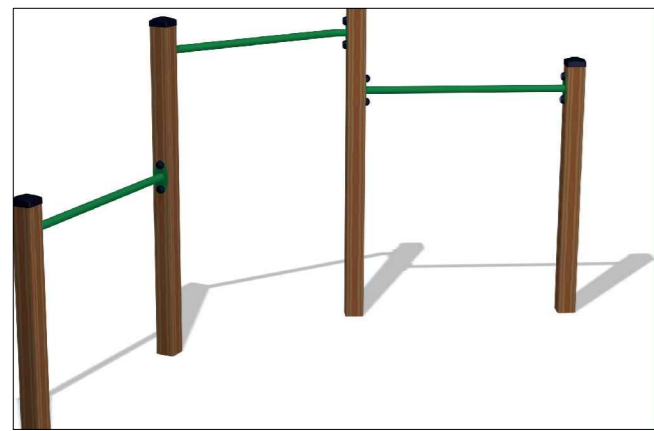

Proposed **NEW** basket swing 2 flat seats

Proposed **NEW** woodchip pit

Proposed **NEW** Springer Kompan

Proposed **NEW** bars

Proposed **NEW** Pod steps

Proposed **NEW** Multi play unit Turbo Challenge

Location Plan

EDINBURGH
 THE CITY OF EDINBURGH COUNCIL
 PLACE
 PARKS, GREENSPACE and CEMETERIES
 City Chambers
 High Street
 Edinburgh
 EH1 1YJ

Title Dundas Park
 Play Area
 Design 1

Nat: Grid Ref:	Scale 1:100
Date 12/07/2017	Drawn by Design 1
District North West	Plan No: