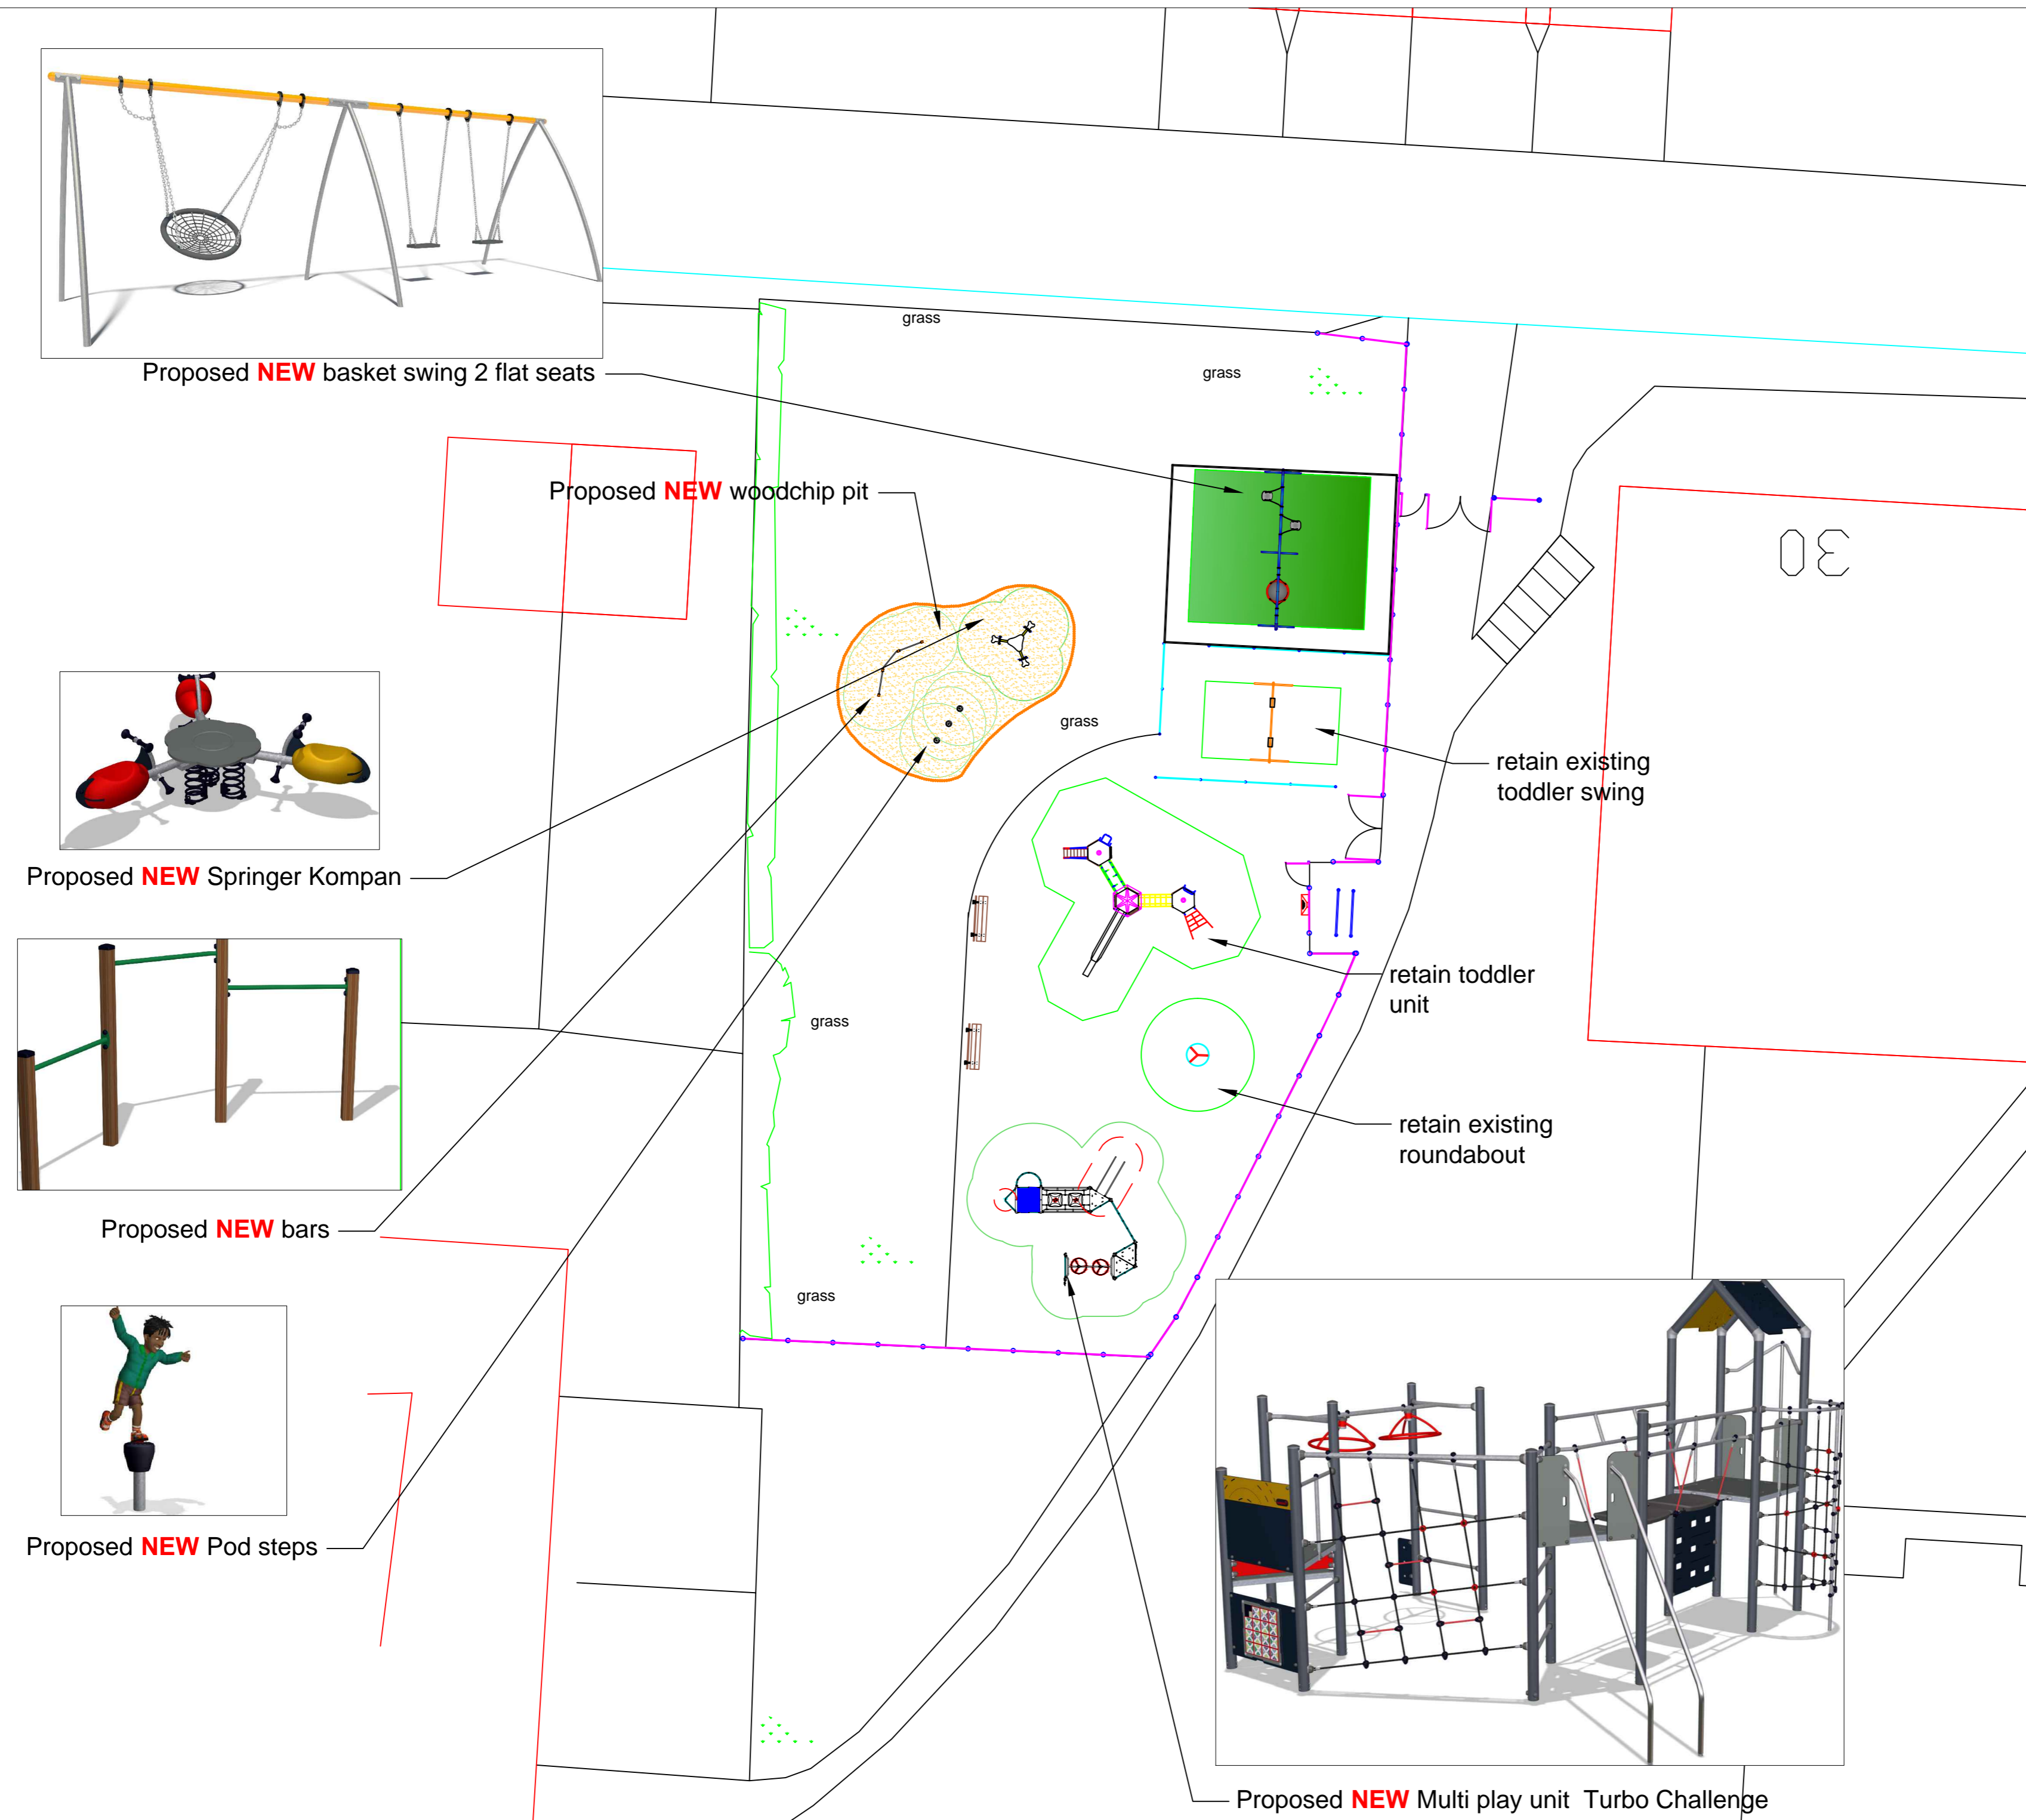

Proposed **NEW** basket swing 2 flat seats

Proposed **NEW** woodchip pit

Proposed **NEW** Springer Kompan

Proposed **NEW** bars

Proposed **NEW** Pod steps

Proposed **NEW** Multi play unit Turbo Challenge

Location Plan

EDINBURGH
 THE CITY OF EDINBURGH COUNCIL
 PLACE
 PARKS, GREENSPACE and CEMETERIES
 City Chambers
 High Street
 Edinburgh
 EH1 1YJ

Title Dundas Park
 Play Area
 Design 1

Nat: Grid Ref:	Scale 1:100
Date 12/07/2017	Drawn by Design 1
District North West	Plan No: